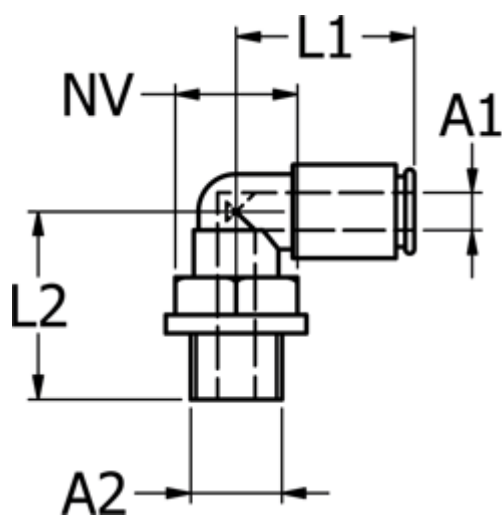

Data Sheet

Article number: 58675401214

Description: Metal fitting 754.012-14, Ø14 - G 1/2"
Push-in elbow

Measures

Ext. hose diameter A1	= 14
L1	= 33
L2	= 32.3
NV	= 22
Thread A2	= G 1/2"